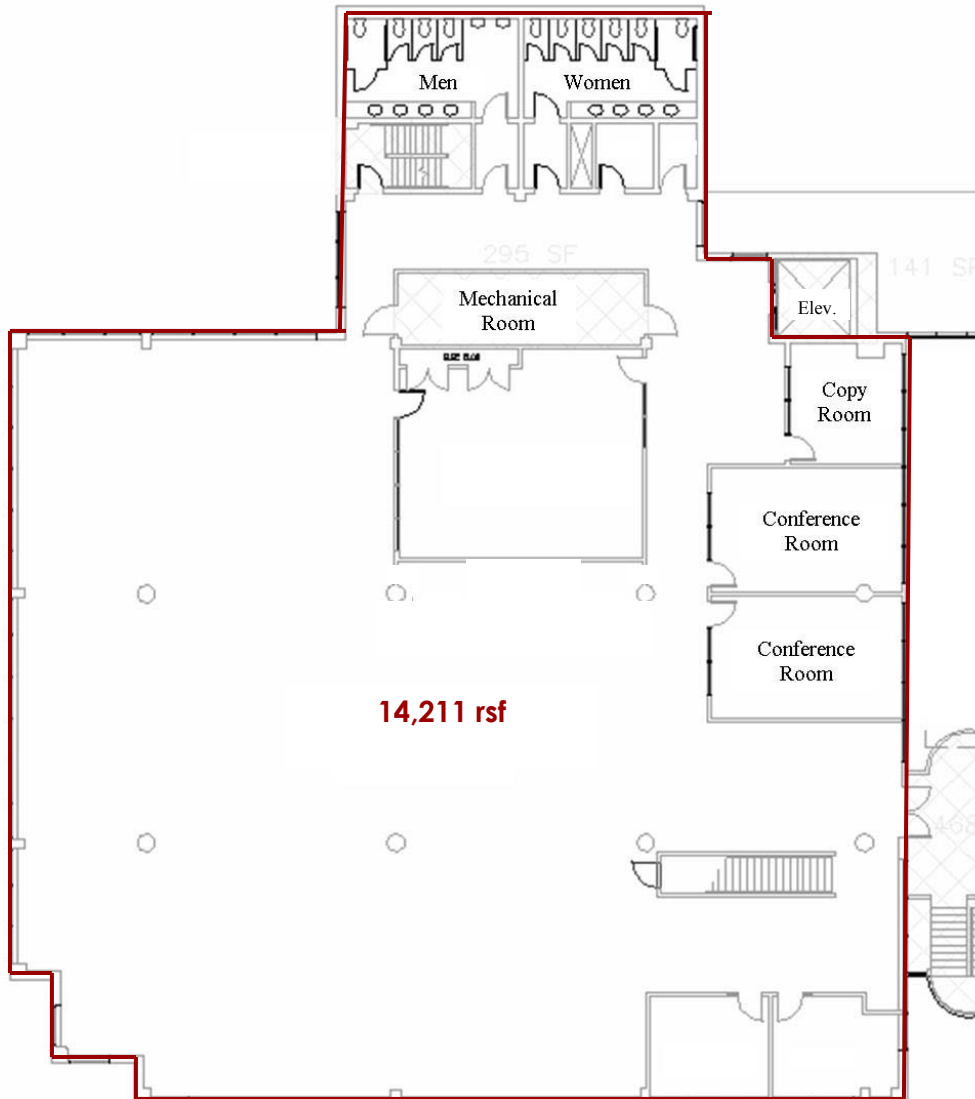

SPACE AVAILABLE
14,211 rsf - Second Floor

- **14,211** rentable square feet on the second floor. Available immediately.
- Lease rate starting at \$12.50 psf plus tenant electric of \$2.00 per rsf.

The above rental rate includes heat, air conditioning, janitorial services, building maintenance, real estate taxes, insurance, water/sewer charges, grounds care including snow removal and a property management fee.