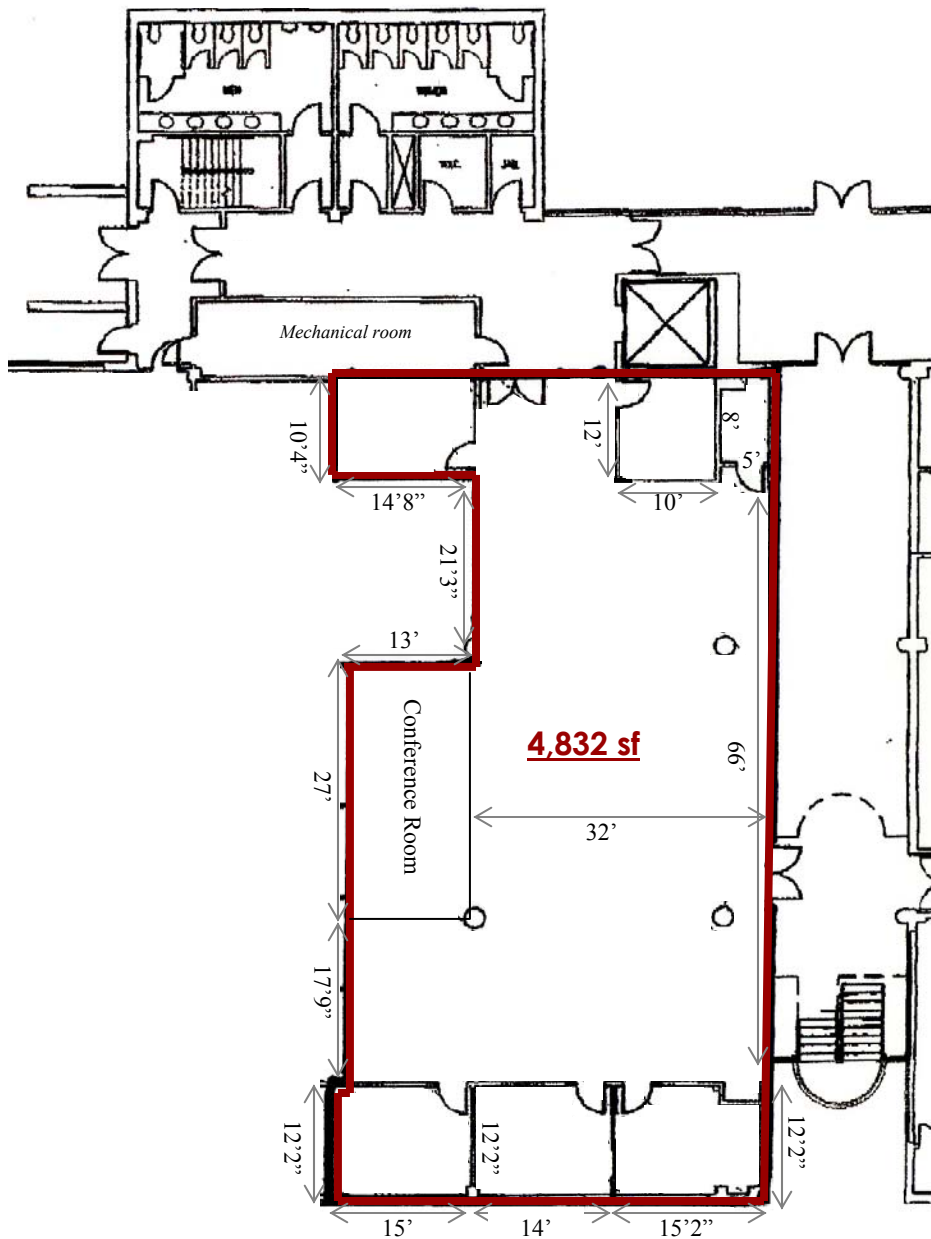

SPACE AVAILABLE
4,832 rsf - First Floor

- **4,832** rentable square feet on the first floor.
- \$12.50 psf plus tenant electric of \$2.00 per rsf.
- Available immediately.

The above rental rate includes heat, air conditioning, janitorial services, building maintenance, real estate taxes, insurance, water/sewer charges, grounds care including snow removal and a property management fee.