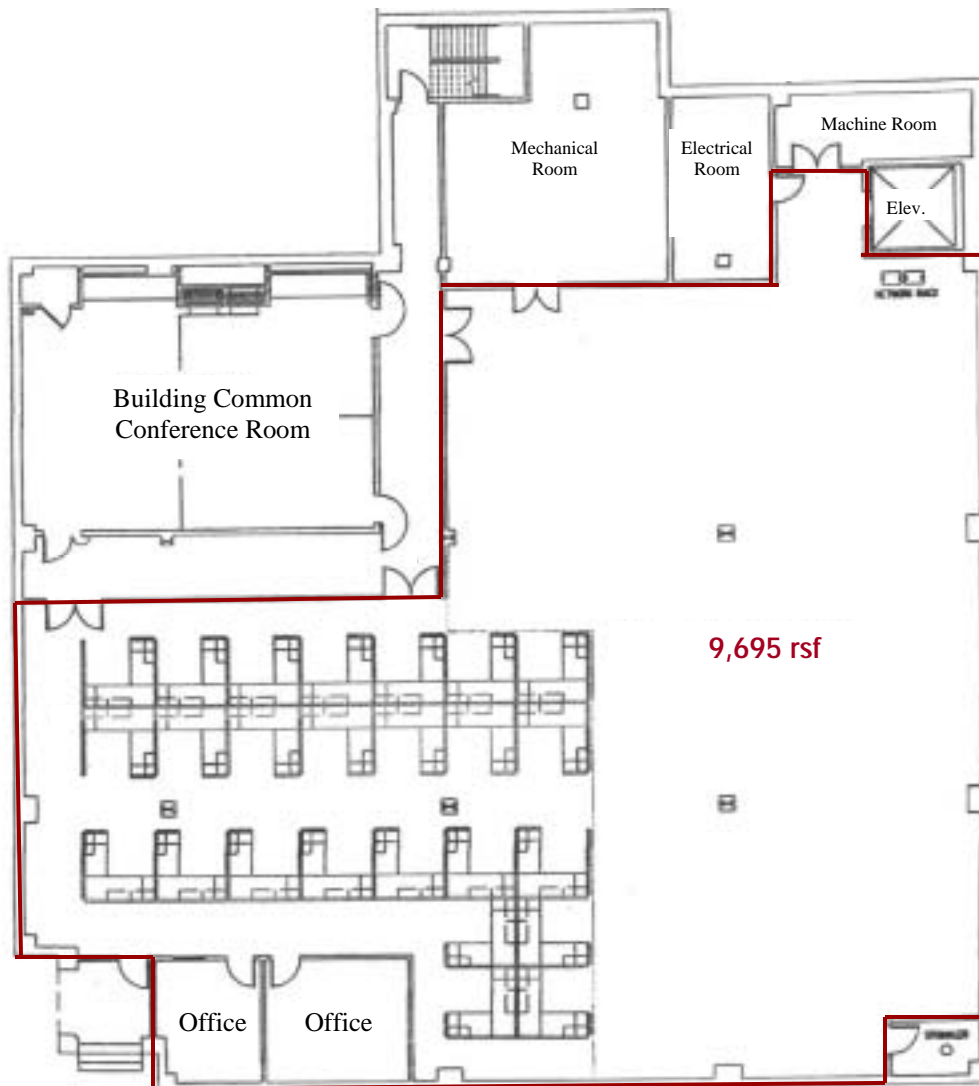

SPACE AVAILABLE
9,695 rsf - Lower Level

9,695 rentable square feet on the lower level.

Lease rate starting at \$8.00 psf plus tenant electric of \$2.00 per rsf.

Cubicles are available for tenant's use.

The above rental rate includes heat, air conditioning, janitorial services, building maintenance, real estate taxes, insurance, water/sewer charges, grounds care including snow removal and a property management fee.