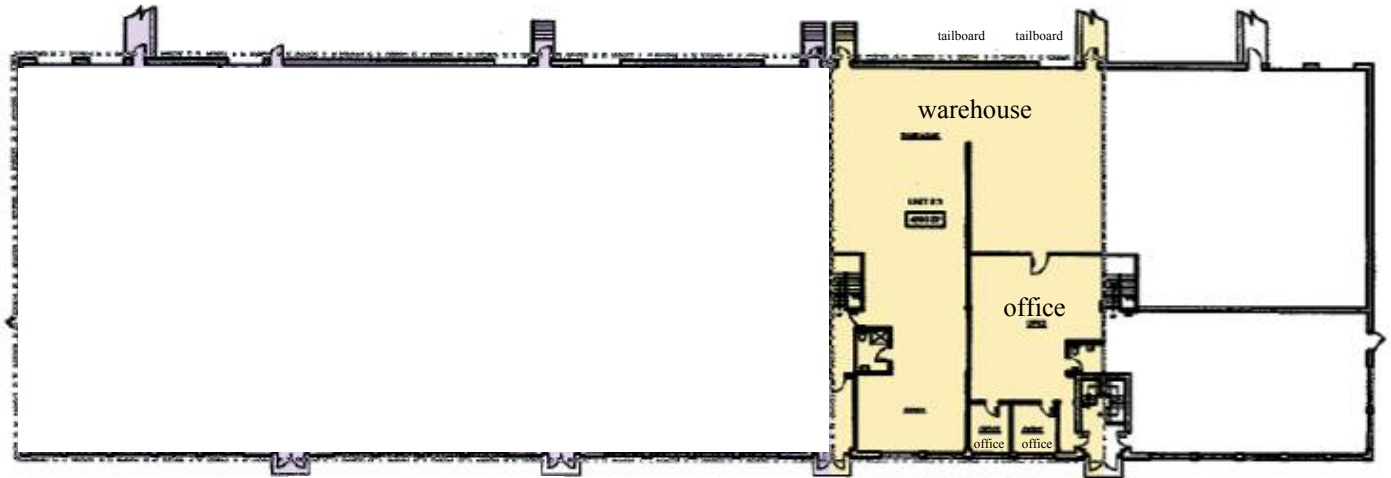

104 OTIS STREET, NORTHBORO, MASSACHUSETTS

FIRST FLOOR PLAN

4,800 sf

SECOND FLOOR PLAN

2,700 sf

The information contained herein is subject to errors, omissions, change of price, prior lease/sale or withdrawal without notice.